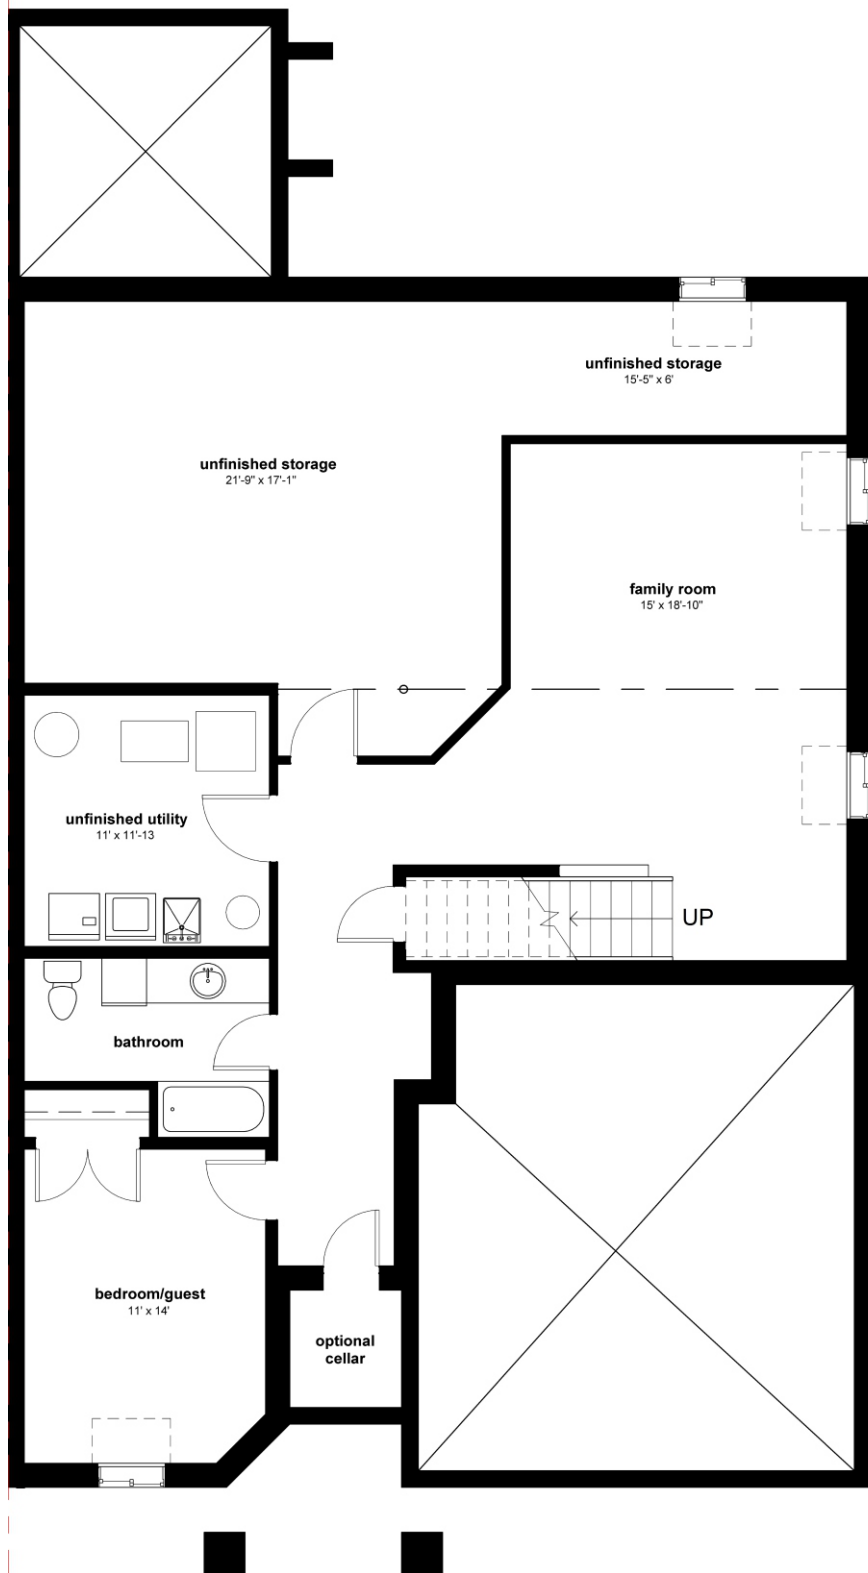

Basement Floor Plan - Option C (L)

Featuring:

- 720 square feet of Finished Space
- Four Basement Windows
- Cold Cellar under Front Porch
- Family Room
- Bedroom
- 3 Piece Bathroom
- Large Storage Room

Note: This Plan must be combined with Main Floor Plan Option A