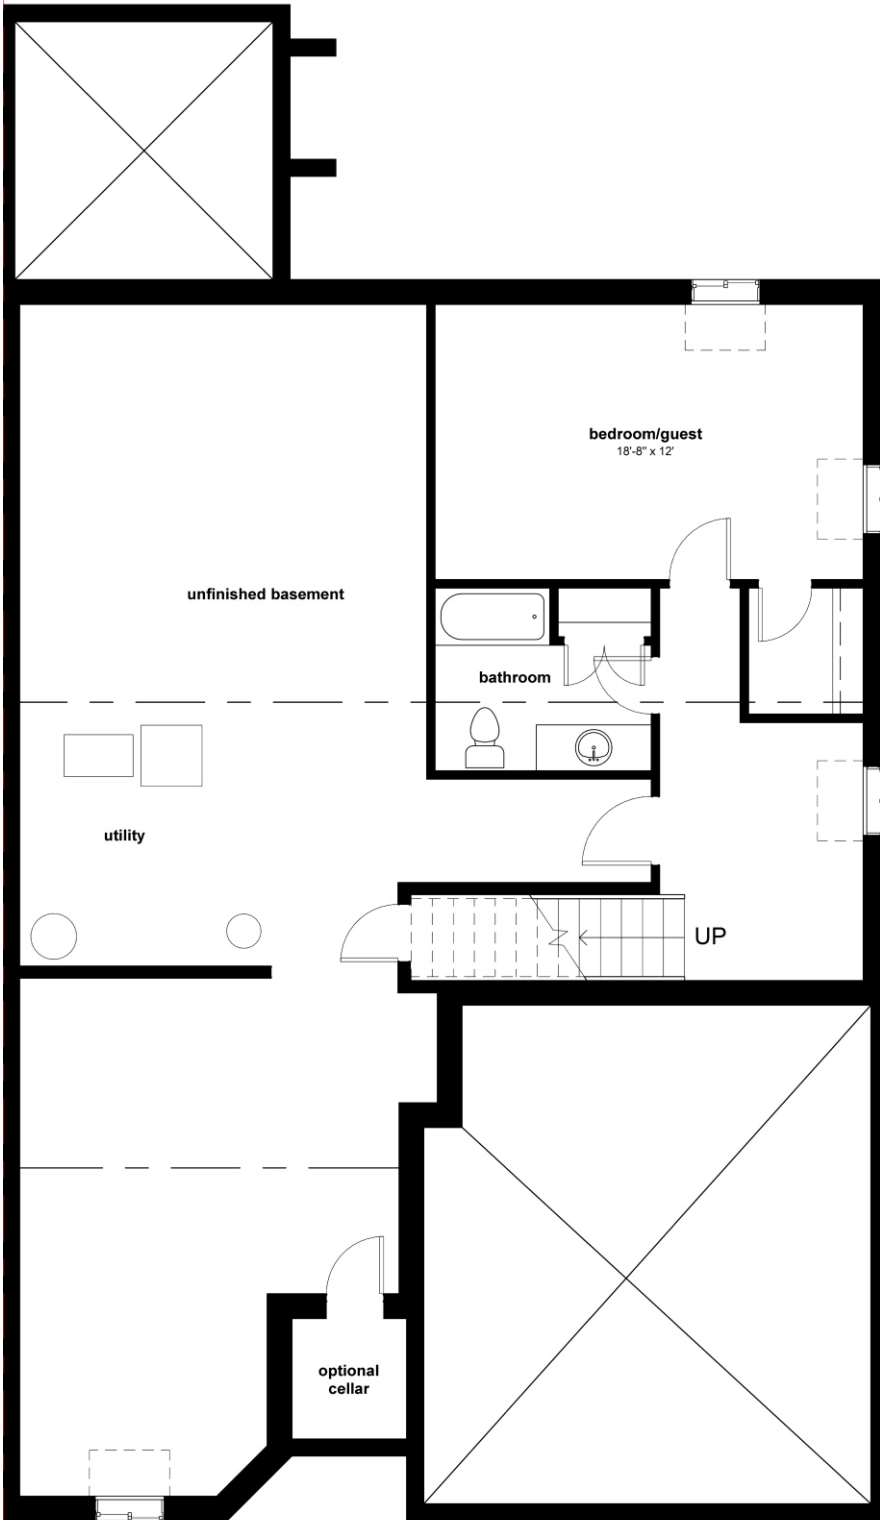

Basement Floor Plan - Option A

Featuring:

- 458 square feet of Finished Space
- Four Basement Windows
- Cold Cellar under Front Porch
- Bedroom
- 3 Piece Bathroom
- Large Storage Room

Notes:

CHRISTIAN LeFave
REAL ESTATE SALES REPRESENTATIVE