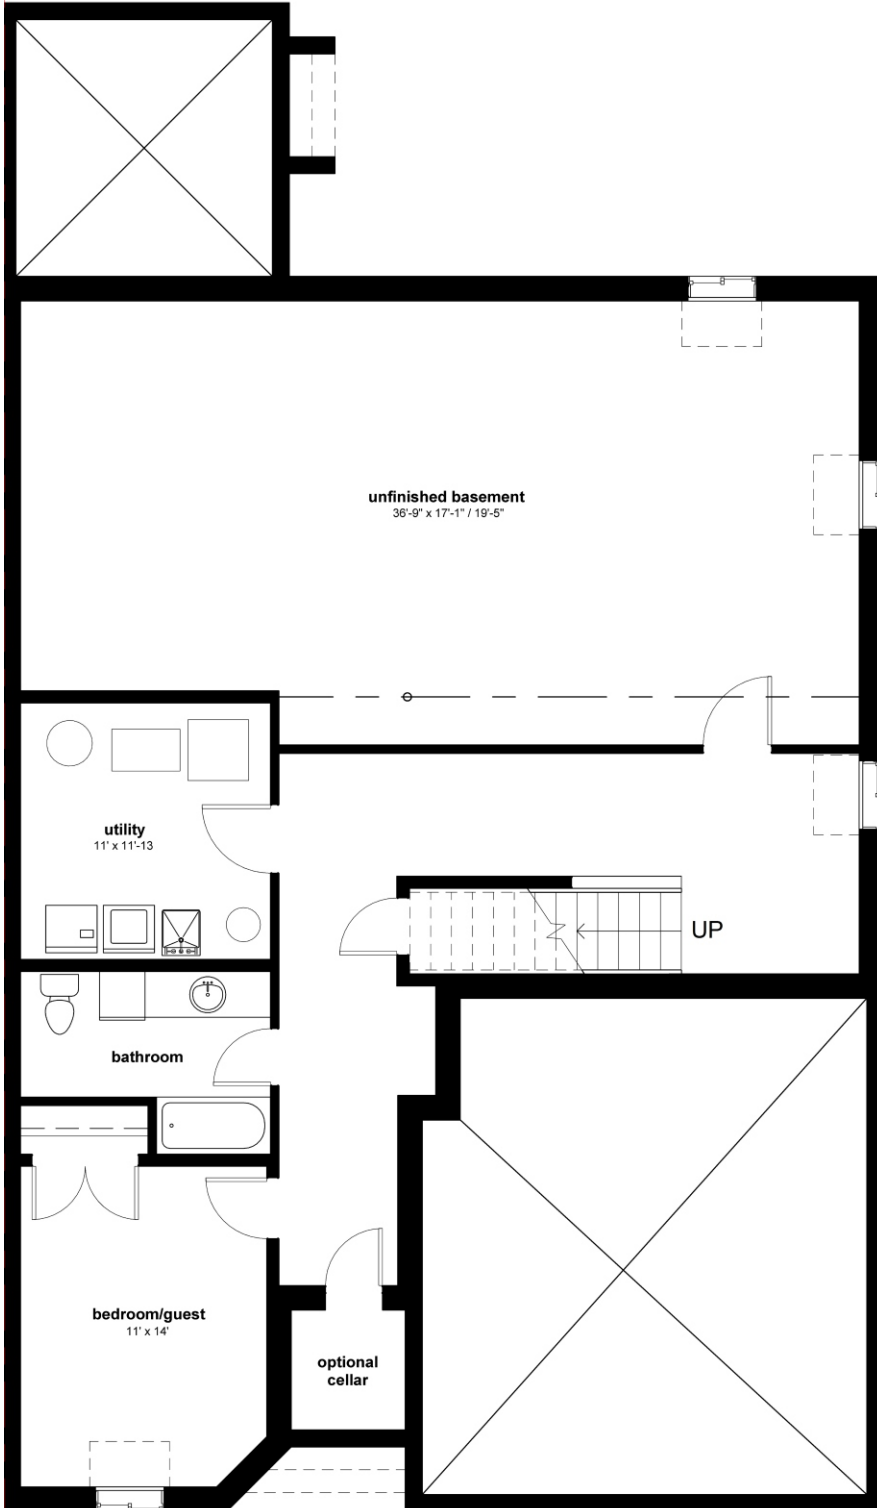

## Basement Floor Plan - Option B (L) Finished with Laundry

### Featuring:

- 510 square feet of Finished Space
- Four Basement Windows
- Cold Cellar under Front Porch
- Family Room
- Bedroom
- 3 Piece Bathroom
- Laundry Room
- Large Storage Room

**Note:** This Plan can must be combined with Main Floor Plan Option A