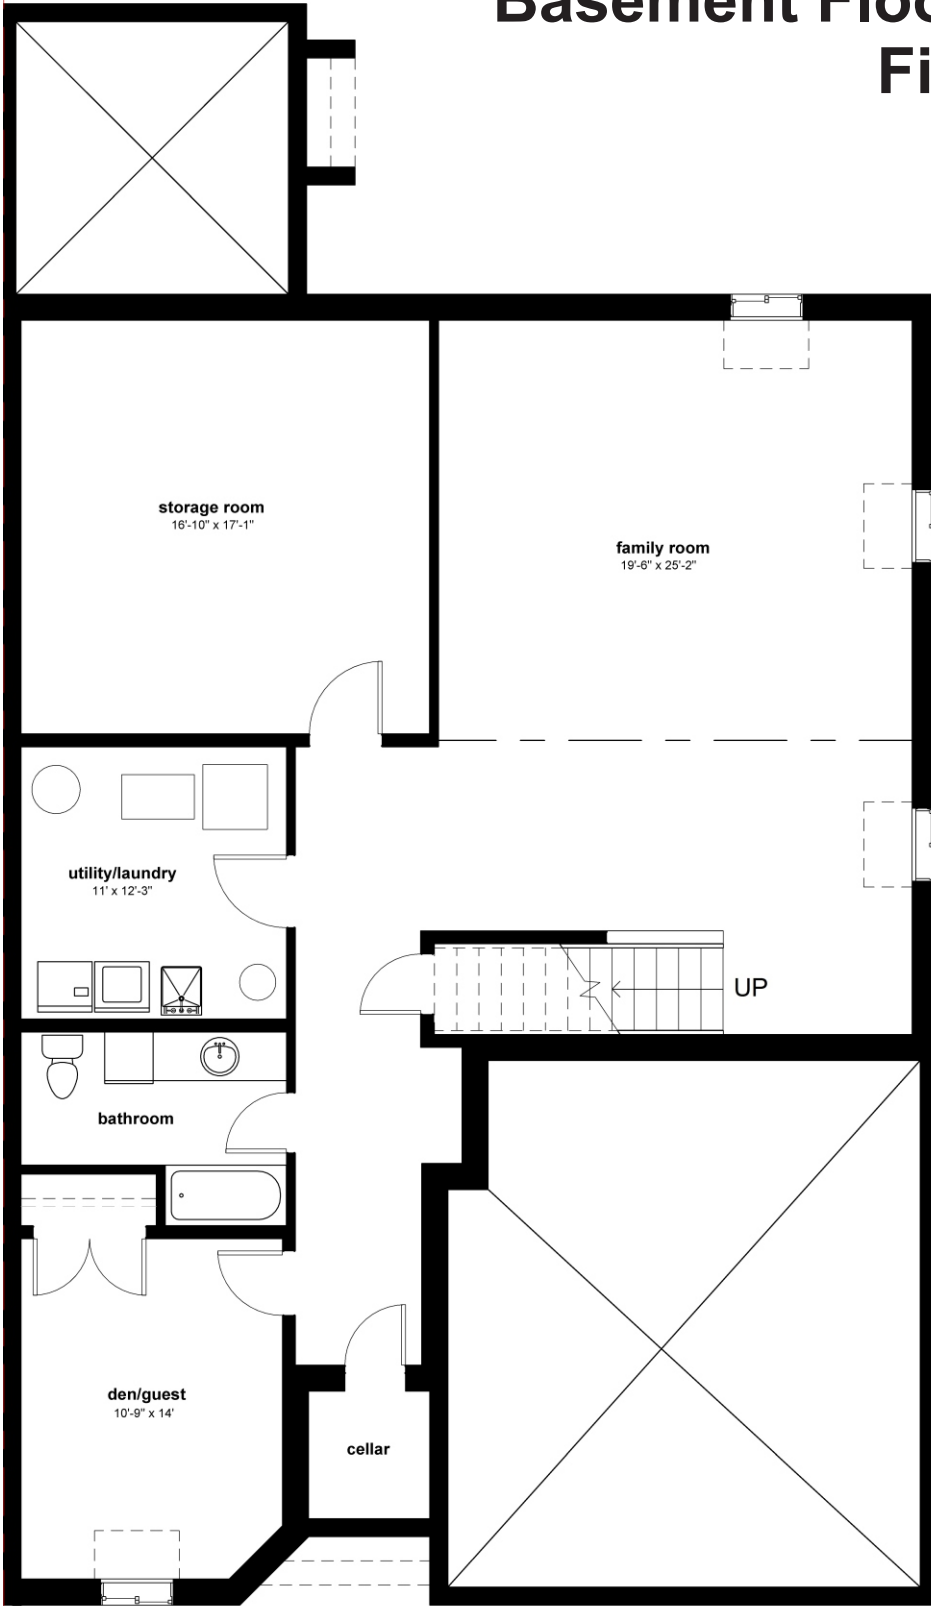

Basement Floor Plan - Option D (L) Finished with Laundry

Featuring:

- 1,181 square feet of Finished Space
- Four Basement Windows
- Cold Cellar under Front Porch
- Family Room
- Bedroom
- 3 Piece Bathroom
- Laundry Room
- Large Storage Room

Note: This Plan can must be combined with Main Floor Plan Option A

Notes:

CHRISTIAN LeFave
REAL ESTATE SALES REPRESENTATIVE